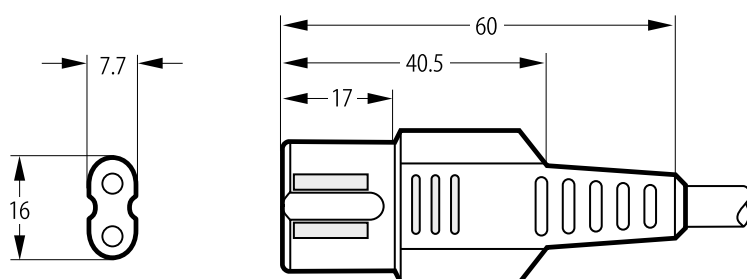

### Appliance connector for safety class II

2-pole appliance connector

IEC 60320-1, SS C7, UL 817, CSA C22.2 No. 21,

K60320-1, JIS C 8358

2.5 A, 250 V~

7 A, 125 V~ (UL, cUL)

### Technical drawing