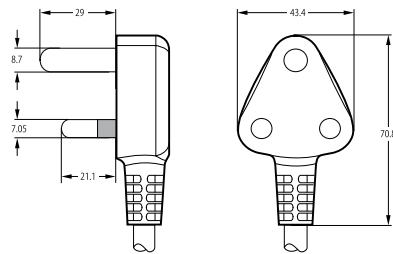

BizLink

TYPE 341 India

Plug for safety class I

2-pole with earthing-contact

IS 1293

16 A, 250V ~

Technical drawing

Approvals

Cable IS694 approved

Suitable flexible cord types

YY	3 x 0.75	YY	3 x 1
YY	3 x 1.5		