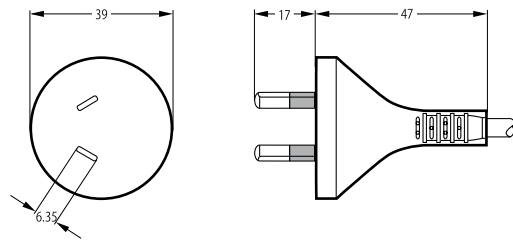

### Plug for safety class II

2-pole plug

AS/NZS 3112

0.5 A/7.5 A/10 A, 250 V~

pins provided with insulating sleeves, nickel-plated

### Technical drawing