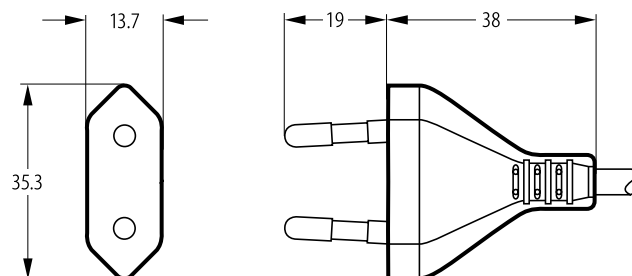

BizLink

TYPE CW2111

Plug for safety class II

2-pole plug

EN 50075, SS I

2.5 A, 125 V~

pins provided with insulating sleeves, nickel-plated,
inclined

Technical drawing

Approvals

Suitable flexible cord types

H03VH-Y

2 x Y

ENEC: Austria, Belgium, Czech Republic, Denmark, Finland, France, Germany, Greece, Hungary, Ireland, Italy, Luxembourg, Norway, Portugal, Slovenia, Spain, Sweden, Switzerland, the Netherlands, UK