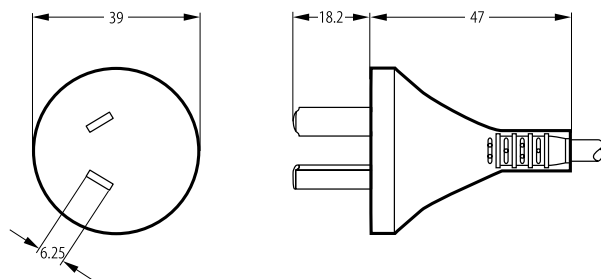

BizLink

TYPE CW2201

Plug for safety class II

Shaver

IRAM 2063

10 A, 250 V~

folded pins, bare

Technical drawing

Approvals

Suitable flexible cord types

H03VH-Y	2 x Y	H03VVH2-F	2 x 0.75
H05VVH2-F	2 x 0.75	H05VVH2-F	2 x 1