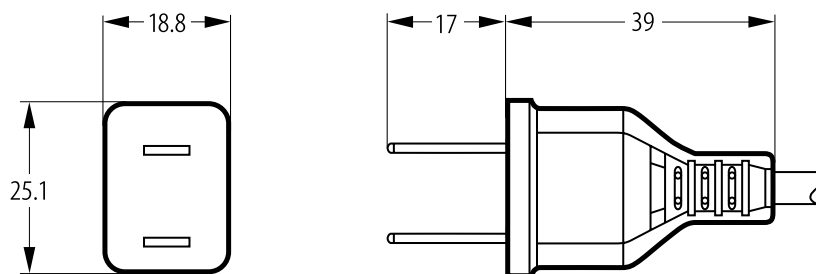

### Plug for safety class II

2-pole plug, shaver

UL 817, CSA C22.2 No. 42, NEMA 1-15 P

15 A, 125 V~

solid metal pins, nickel-plated

### Technical drawing