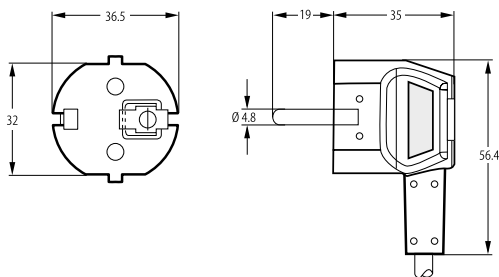

BizLink

TYPE CW3191 Russia, Bellarus, Kazachstan

Plug for safety class I

2-pole plug with dual earthing-contacts, available with double insulation

GOST R 51322.1

16 A, 250 V~

available with protection cap

solid metal pins, nickel-plated

Technical drawing

Approvals

Suitable flexible cord types

H03VV-F	3 G 0.75	H03V2V2-F	3 G 0.75
H05VV-F	3 G 0.75	H05VV-F	3 G 1
H05VV-F	3 G 1.5	H05V2V2-F	3 G 0.75
H05V2V2-F	3 G 1		