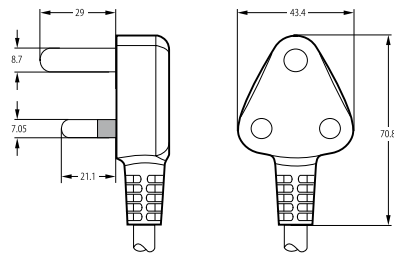

BizLink

TYPE 341 South Africa

Plug for safety class I

2-pole plug with earthing-contact

SABS 164

16 A, 250V ~

Technical drawing

Approvals

Suitable flexible cord types

H05VVH2-F	2 x 0.75	H05VVH2-F	2 x 1
H05VV-F	2 x 0.75	H05VV-F	2 x 1
H05RN-F	2 x 0.75	H05RN-F	2 x 1
H05RR-F	2 x 0.75	H05RR-F	2 x 1
H03VV-F	3 G 0.75	H03RT-H	3 G 0.75
H03RT-H	3 G 1	H05VV-F	3 G 0.75
H05VV-F	3 G 1	H05VV-F	3 G 1.5
H05RN-F	3 G 0.75	H05RN-F	3 G 1
H05RR-F	3 G 0.75	H05RR-F	3 G 1
H07RN-F	2 x 1	H07RN-F	2 x 1.5
H07RN-F	3 G 1	H07RN-F	3 G 1.5
H03VVH2-F	2 x 0.75		