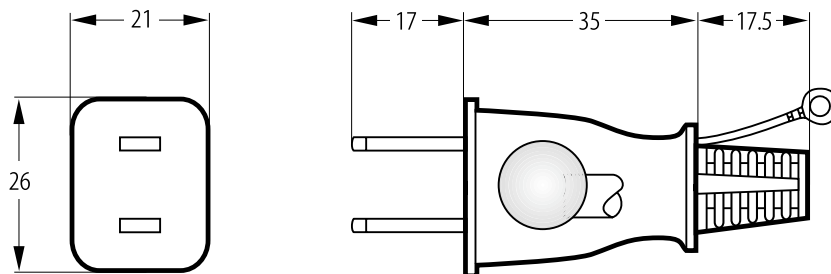

BizLink

TYPE 3055

Plug for safety class I

2-pole straight plug with external earth

JIS C8303

7 A, 125 V~

Technical drawing

Approvals

Suitable flexible cord types

Japanese cord

3 x 0.75 mm²