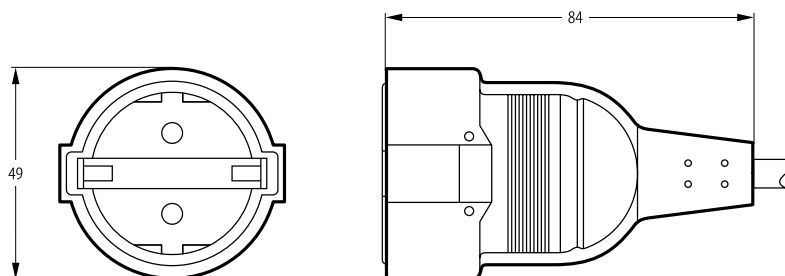

BizLink

TYPE CW3781

Plug connector for safety class I

2-pole with side earthing-contact

IEC 60884-1, SS III of CEE 7

16 A, 250 V~

Technical drawing

Approvals

Suitable flexible cord types

H05VV-F	3 G 1	H05VV-F	3 G 1.5
H05RR-F	3 G 1	H05RR-F	3 G 1.5
H05RN-F	3 G 1	H07RN-F	3 G 1
H07RN-F	3 G 1.5	H05BQ-F	3 G 1