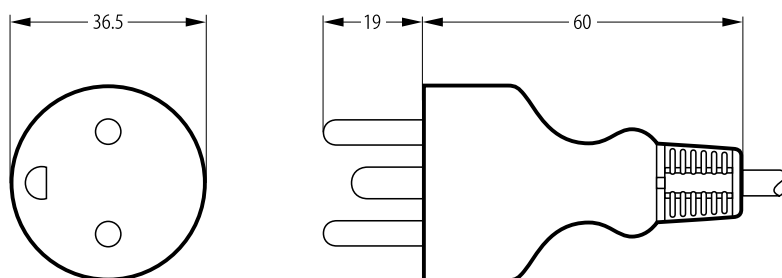

BizLink

TYPE 325

Plug for safety class I

2-pole plug with earthing-contact, splash-proof IP44

DS 60884-2-D1

16 A, 250 V~

solid metal pins, nickel-plated

Technical drawing

Approvals

Suitable flexible cord types

H03RT-F	3 G 0.75	H03RT-F	3 G 1
H05VV-F	3 G 0.75	H05VV-F	3 G 1
H05BB-F	3 G 1.5		