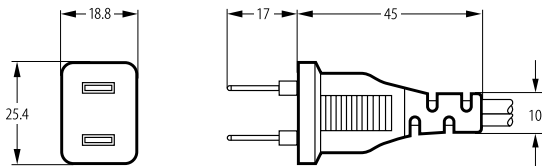

BizLink

TYPE 2165

Plug for safety class II

2-pole plug, Anti-Tracking (Sleeve type)

JIS C8303

7 A/12 A/15 A, 125 V~

solid metal pins, nickel-plated

Technical drawing

Approvals

Suitable flexible cord types

Japanese cord

2 x 0.75 mm²

Japanese cord

2 x 1.25 mm²

Japanese cord

2 x 2.0 mm²