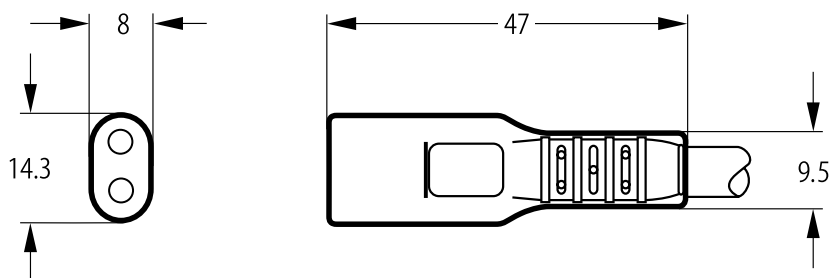

BizLink

TYPE CW2751

Appliance connector for safety class II

2-pole connector, shaver

IEC 60320-1, SS C1, UL 817, AS 3109.1, CSA C22.2 No.

182.3, GB 17465.1

0.2 A, 250 V~

Technical drawing

Approvals

Suitable flexible cord types

H03VH-Y	2 x Y	TPT	27AWG/2C
60227 IEC 41	2 x 0.1	Japanese tinsel cord	-

Europe: Spain, UK, Portugal, Switzerland, Greece, Czech Republic, Italy, Sweden, Netherlands, France, Hungary, Norway, Ireland, Belgium, Finland, Slovenia, Luxembourg, Germany, Denmark, Austria