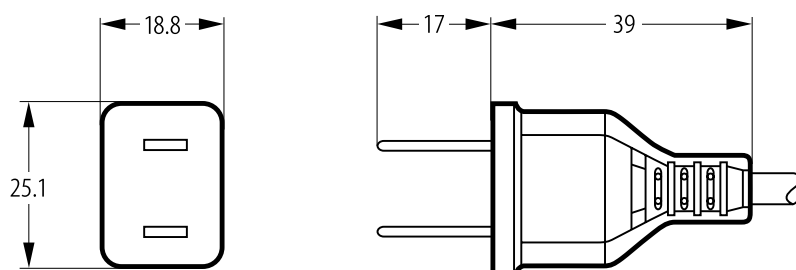

BizLink

TYPE CW2211

Plug for safety class II

2-pole plug

JIS C8303

0.5 A, 125 V~

solid metal pins, nickel-plated

Technical drawing