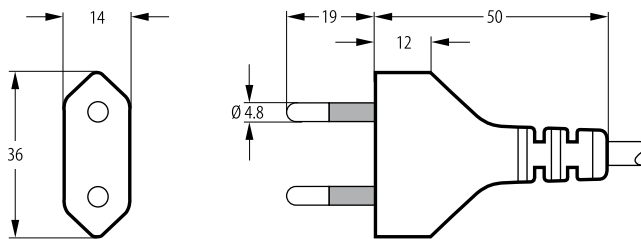

BizLink

TYPE 345K

Plug for safety class II

2-pole plug, shaver

KC 60884-1, KSC 8305

2.5 A, 250 V~

pins provided with insulating sleeves, nickel-plated

Technical drawing

Approvals

Suitable flexible cord types

H03VH-Y	2 x Y	H03VVH2-F	2 x 0.5
H03VVH2-F	2 x 0.75	H05VVH2-F	2 x 0.75