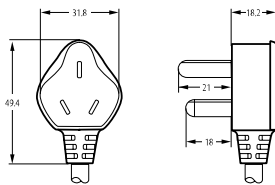

BizLink

TYPE 3070

Plug for safety class I

2-pole plug with earthing-contact, as TYPE 3070C with protection cap

GB 2099.1, GB 1002

10 A, 250 V~

solid metal pins, nickel-plated

Technical drawing

Approvals

Suitable flexible cord types

60227 IEC 52	3 x 0.5	60227 IEC 52	3 x 0.75
60227 IEC 53	3 x 0.75	60227 IEC 53	3 x 1
60227 IEC 56	3 x 0.75	60227 IEC 57	3 x 0.75
60227 IEC 57	3 x 1	60245 IEC 51	3 x 0.75
60245 IEC 51	3 x 1	60245 IEC 53	3 x 0.75
60245 IEC 53	3 x 1	60245 IEC 57	3 x 0.75
60245 IEC 57	3 x 1		