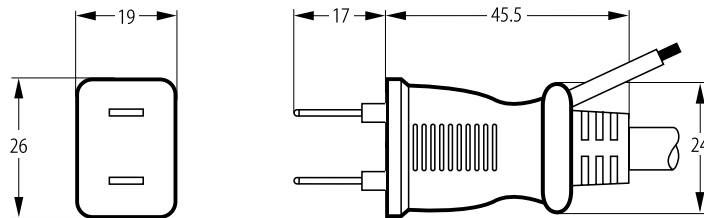

BizLink

TYPE 3170

Plug for safety class I

2-pole straight plug with external earth, Anti-Tracking
(Sleeve Type)

JIS C8303

7 A/12 A/15 A, 125 V~

solid metal pins, nickel-plated

Technical drawing

Approvals

Suitable flexible cord types

Japanese cord

3 x 0.75 mm²

Japanese cord

3 x 1.25 mm²

Japanese cord

3 x 2.0 mm²