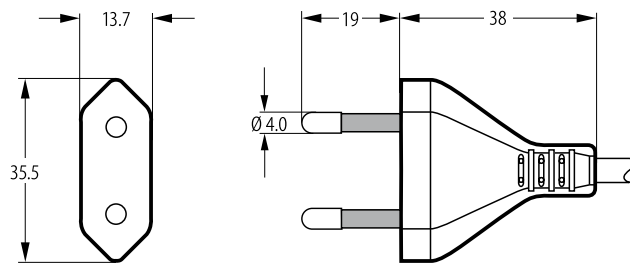

### Plug for safety class II

2-pole flat plug, shaver

NBR 14136

1 A, 250 V~

pins provided with insulating sleeves, nickel-plated

### Technical drawing