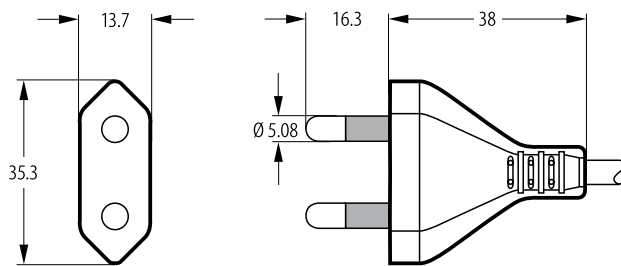

BizLink

TYPE CW2121

Plug for safety class II

2-pole plug, shaver

BS 4573

2.5 A, 250 V~

pins provided with insulating sleeves, nickel-plated

Technical drawing

Approvals

Suitable flexible cord types

H03VH-Y

2 x Y