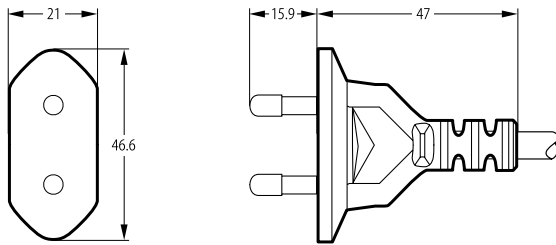

BizLink

TYPE 2305

Plug for safety class II

2-pole flat plug

IS 1293

6 A, 250 V~

pins provided with insulating sleeves, nickel-plated

Technical drawing

Approvals

Cable IS694 approved

Suitable flexible cord types

flat and round:

YY	2 x 0.75	YY	2 x 1
YY	2 x 1.5		