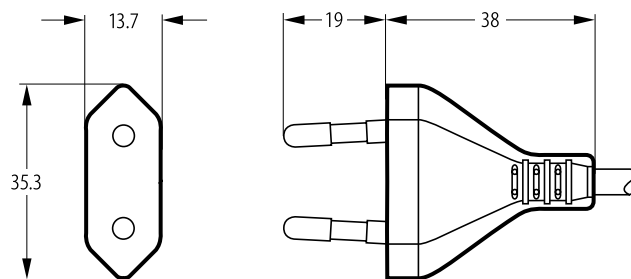

BizLink

TYPE CW2111

Plug for safety class II

2-pole plug

EN 50075, SS I

2.5 A, 125 V~

pins provided with insulating sleeves, nickel-plated,
inclined

Technical drawing

Approvals

Suitable flexible cord types

H03VH-Y

2 x Y

ENEC: Austria, Belgium, Czech Republic, Denmark, Finland, France, Germany, Greece, Hungary, Ireland, Italy, Luxembourg, Norway, Portugal, Slovenia, Spain, Sweden, Switzerland, the Netherlands, UK