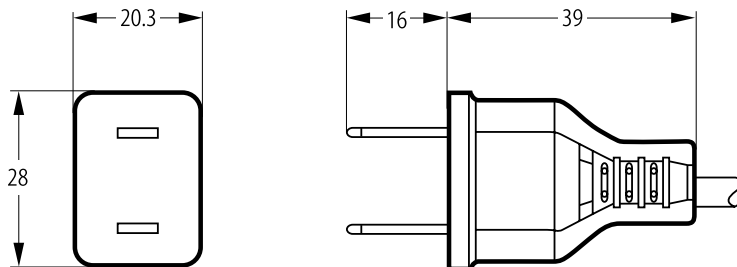

BizLink

TYPE CW2191

Plug for safety class II

2-pole plug for shaver cords

GB 1002, GB 2099.1

6 A, 250 V~

solid metal pins, nickel-plated

Technical drawing