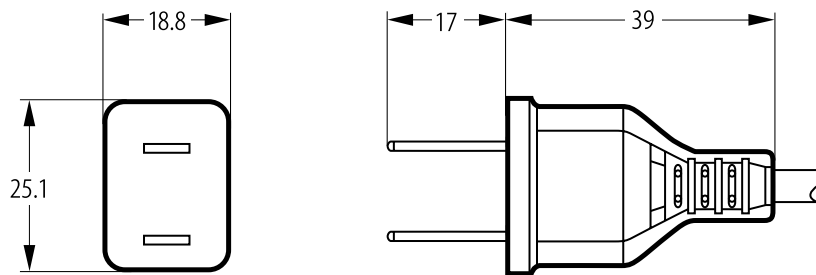

### Plug for safety class II

2-pole plug, shaver

UL 817, CSA C22.2 No. 42, NEMA 1-15 P

15 A, 125 V~

solid metal pins, nickel-plated

### Technical drawing