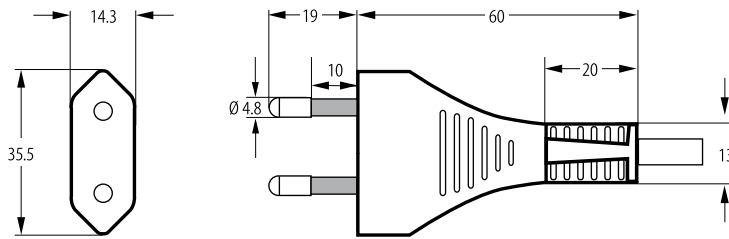

### Plug for safety class II

2-pole plug

NBR 14136

12 A/16 A, 250 V~

pins provided with insulating sleeves, nickel-plated

### Technical drawing