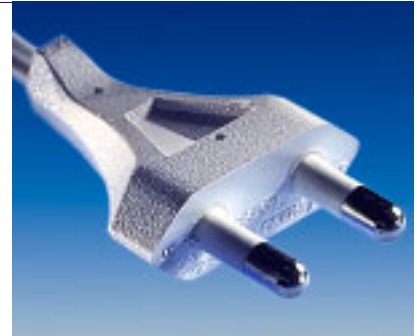

BizLink

TYPE CW4251

Plug for safety class II

2-pole plug

BS 4573

2.5 A, 250 V~

pins provided with insulating sleeves, nickel-plated

Technical drawing

Approvals

Suitable flexible cord types

H03VVH2-F

2 x 0.5

H03VVH2-F

2 x 0.75