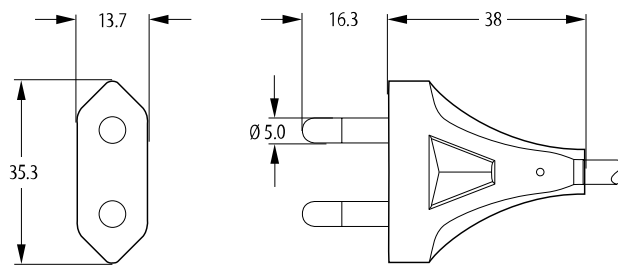

BizLink

TYPE CW4251

Plug for safety class II

2-pole plug

BS 4573

2.5 A, 250 V~

pins provided with insulating sleeves, nickel-plated

Technical drawing

Approvals

Suitable flexible cord types

H03VVH2-F

2 x 0.5

H03VVH2-F

2 x 0.75