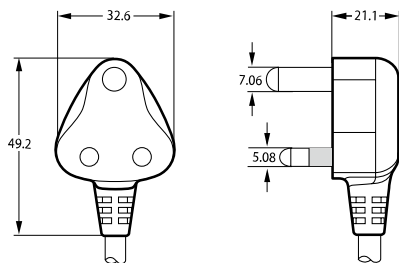

BizLink

TYPE 3020 India

Plug for safety class I

2-pole plug with earthing-contact

IS 1293

6 A/10 A, 250 V~

pins provided with insulating sleeves

Technical drawing