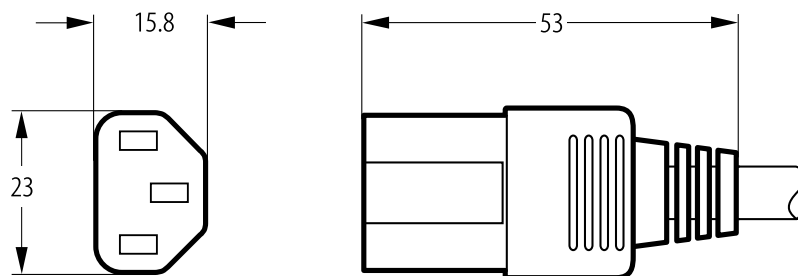

BizLink

TYPE LAS-13

Appliance connector for safety class I

2-pole plug with earthing-contact

IEC 60320-1, SS C 13, GB 17465.1, JIS C 8358

10 A/13 A, 125 V~; 10 A, 250 V~

3 A/7 A, 125 V~ (Japan)

Technical drawing

Approvals

Suitable flexible cord types

227 IEC 53	3 x 0.75	227 IEC 53	3 x 1
245 IEC 57	3 x 0.75	245 IEC 57	3 x 1
SVT	18AWG/3C	SVT (shielded)	18AWG/3C
SJT	18/16AWG/3C		