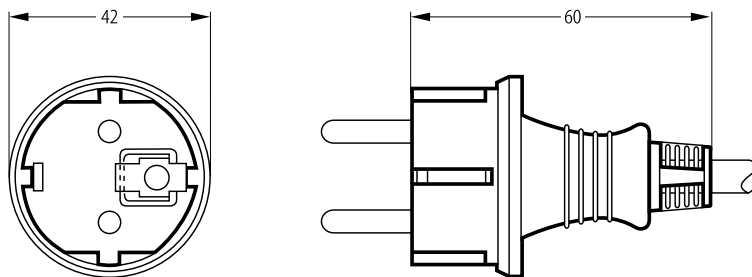

BizLink

TYPE 330

Plug for safety class I

2-pole plug with dual earthing-contacts, splash-proof IP44
IEC 60884-1, SS XVII-CEE 7
16 A, 250 V~

Technical drawing

Approvals

Suitable flexible cord types

H03VV-F	3 G 0.75	H05VV-F	3 G 0.75
H05VV-F	3 G 1	H05VV-F	3 G 1.5
H05RR-F	3 G 0.75	H05RR-F	3 G 1
H05RR-F	3 G 1.5	H05RN-F	3 G 0.75
H05RN-F	3 G 1	H07RN-F	3 G 1
H07RN-F	3 G 1.5	H07RN8-F	3 G 1
H07RN8-F	3 G 1.5	H05BQ-F	3 G 1
H07BQ-F	3 G 1	H07BQ-F	3 G 1.5