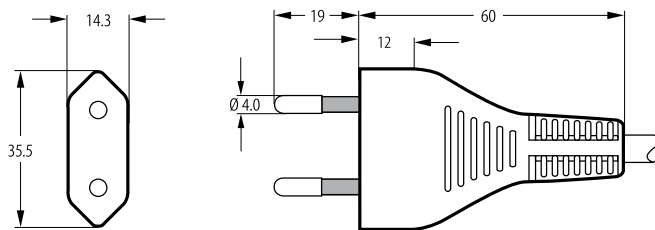

### Plug for safety class II

2-pole plug for heavy power tools

SEV 6533-2, CH-Type 11

10 A, 250 V~

solid metal pins, nickel-plated

### Technical drawing