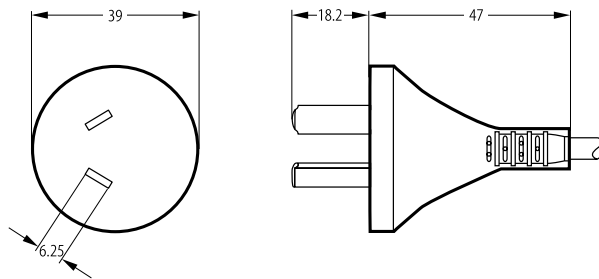

### Plug for safety class II

Shaver

IRAM 2063

10 A, 250 V~

folded pins, bare

### Technical drawing