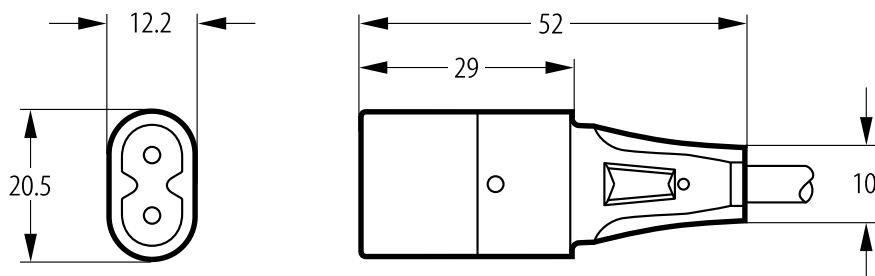

BizLink

TYPE CW4781

Appliance connector for safety class II

2-pole plug connector

IEC 60320-2-2, SS C

2.5 A, 250 V~

Technical drawing

Approvals

Suitable flexible cord types

H03VVH2-F

2 x 0.75

H05VVH2-F

2 x 0.75

Europe: Spain, UK, Portugal, Switzerland, Greece, Czech Republic, Italy, Sweden, Netherlands, France, Hungary, Norway, Ireland, Belgium, Finland, Slovenia, Luxembourg, Germany, Denmark, Austria