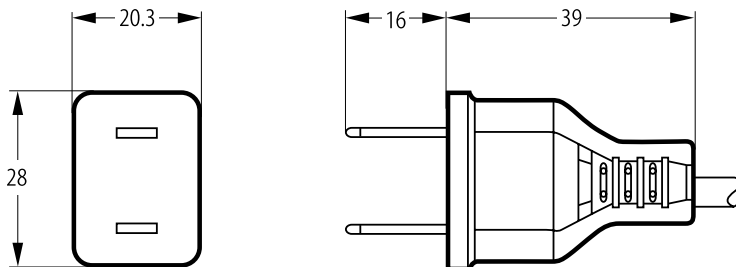

BizLink

TYPE CW2191

Plug for safety class II

2-pole plug for shaver cords

GB 1002, GB 2099.1

6 A, 250 V~

solid metal pins, nickel-plated

Technical drawing