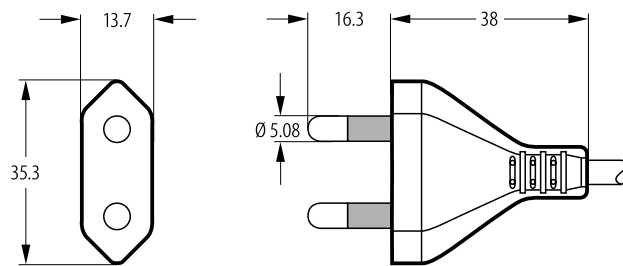

### Plug for safety class II

2-pole plug, shaver

BS 4573

2.5 A, 250 V~

pins provided with insulating sleeves, nickel-plated

### Technical drawing