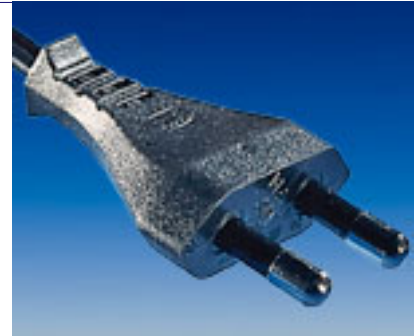

### Plug for safety class II

2-pole plug, shaver

BS 4573

2.5 A, 250 V~

pins provided with insulating sleeves, nickel-plated