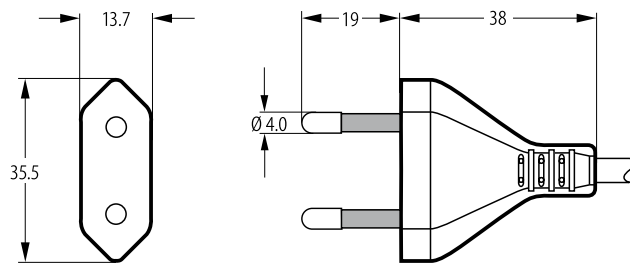

BizLink

TYPE CW2221

Plug for safety class II

2-pole flat plug, shaver

NBR 14136

1 A, 250 V~

pins provided with insulating sleeves, nickel-plated

Technical drawing

Approvals

Suitable flexible cord types

H03VH-Y

2 x Y