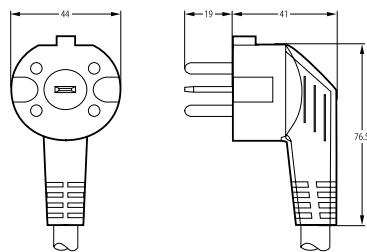

### Plug for safety class I

3- or 4-pole plug with earthing-contact

Perilex – DIN 49446-3

16 A, 400/230 V~

Round and rectangular mass metal pin

### Technical drawing