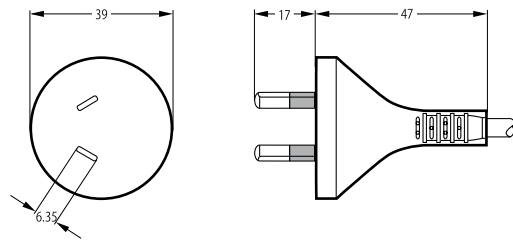

BizLink

TYPE CW2101

Plug for safety class II

2-pole plug

AS/NZS 3112

0.5 A/7.5 A/10 A, 250 V~

pins provided with insulating sleeves, nickel-plated

Technical drawing

Approvals

Suitable flexible cord types

H03VH-Y	2 x Y	H03VVH2-F	2 x 0.5
H03VVH2-F	2 x 0.75	H03V2V2H2-F	2 x 0.75
H05VVH2-F	2 x 0.75	H05VVH2-F	2 x 1