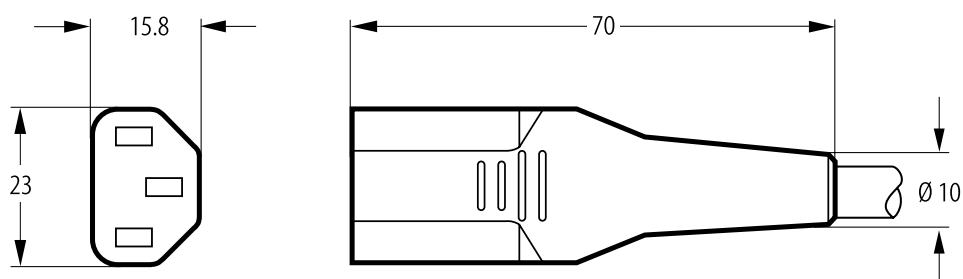

BizLink

TYPE 250

Appliance connector for safety class I

2-pole with earthing-contact

IEC 60320-1, SS C 13

10 A, 250 V~

Technical drawing

Approvals

Suitable flexible cord types

H05VV-F	3 G 0.75	H05VV-F	3 G 1
H05RN-F	3 G 0.75	H05RN-F	3 G 1
H05V2V2-F	3 G 0.75		

Europe: Spain, UK, Portugal, Switzerland, Greece, Czech Republic, Italy, Sweden, Netherlands, France, Hungary, Norway, Ireland, Belgium, Finland, Slovenia, Luxembourg, Germany, Denmark, Austria