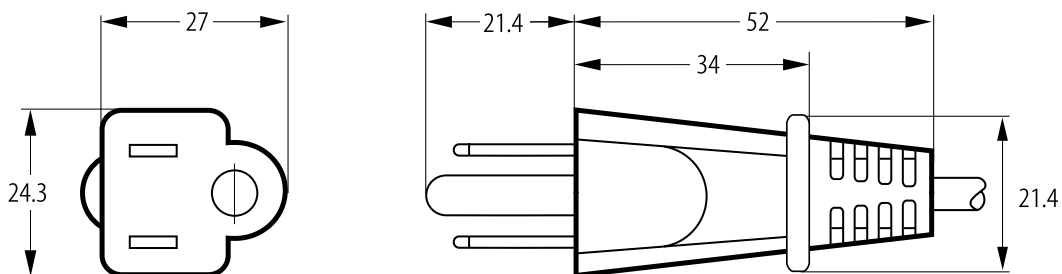

### Plug for safety class I

2-pole plug with earthing-contact

CNS 10917, CNS 10917-2

10 A/13 A/15 A, 125 V~

7 A/11 A/15 A, 125 V~ (Taiwan)

### Technical drawing