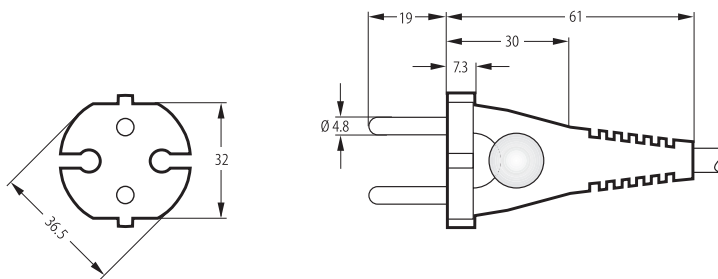

BizLink

TYPE 282-2 2-pole

Plug for safety class II

2-pole plug

IEC 60884-1, SS XVII-CEE 7

16 A, 250 V~

Technical drawing

Approvals

Suitable flexible cord types

H05V2V2H2-F	2 x 0.75	H05V2V2H2-F	2 x 1
H05VVH2-F	2 x 0.75	H05VV-F	2 x 0.75
H05VV-F	2 x 1	H05VV-F	2 x 1.5
H05V2V2-F	2 x 0.75	H05V2V2-F	2 x 1
H05RR-F	2 x 0.75	H05RR-F	2 x 1
H05RN-F	2 x 0.75	H05RN-F	2 x 1
H05VVH2-F	2 x 1		